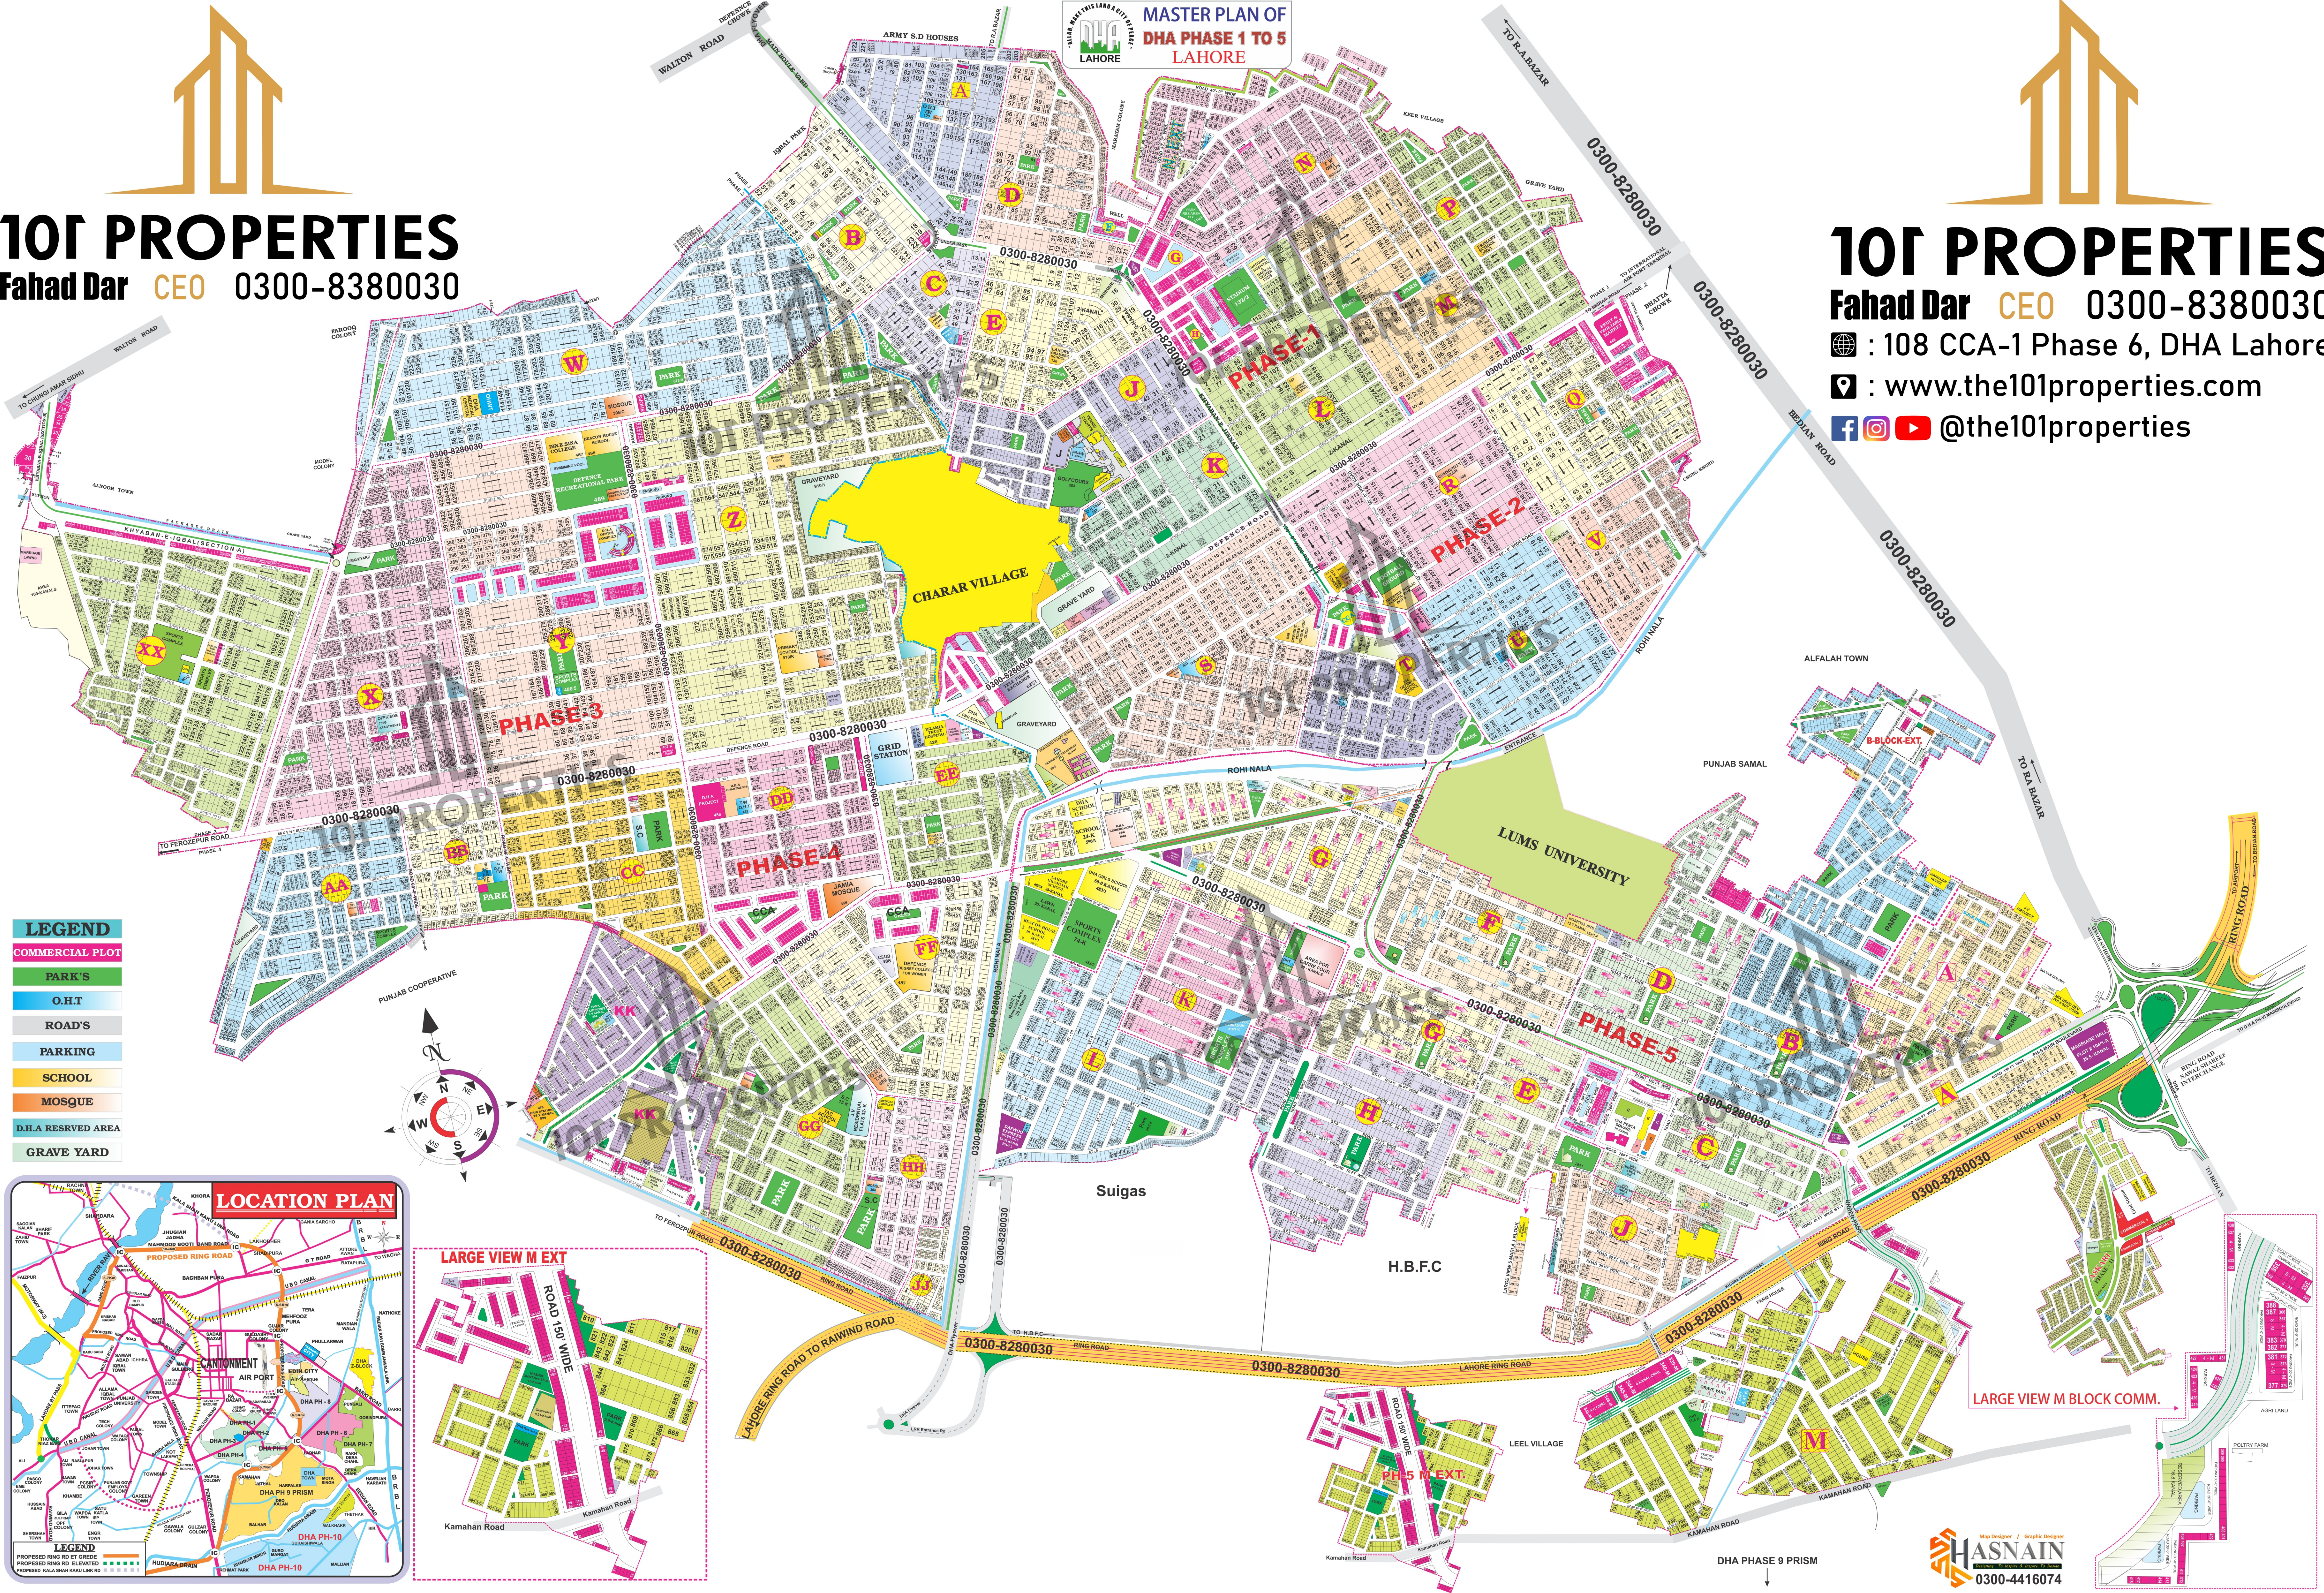

101 PROPERTIES

Fahad Dar CEO 0300-8380030

MASTER PLAN OF
DHA PHASE 1 TO 5
LAHORE

101 PROPERTIES

Fahad Dar CEO 0300-8380030

📍 : 108 CCA-1 Phase 6, DHA Lahore

🌐 : www.the101properties.com

📱 @the101properties

LEGEND

- COMMERCIAL PLOT
- PARK'S
- O.H.T
- ROAD'S
- PARKING
- SCHOOL
- MOSQUE
- D.H.A RESRVED AREA
- GRAVE YARD

HASNAIN
0300-4416074