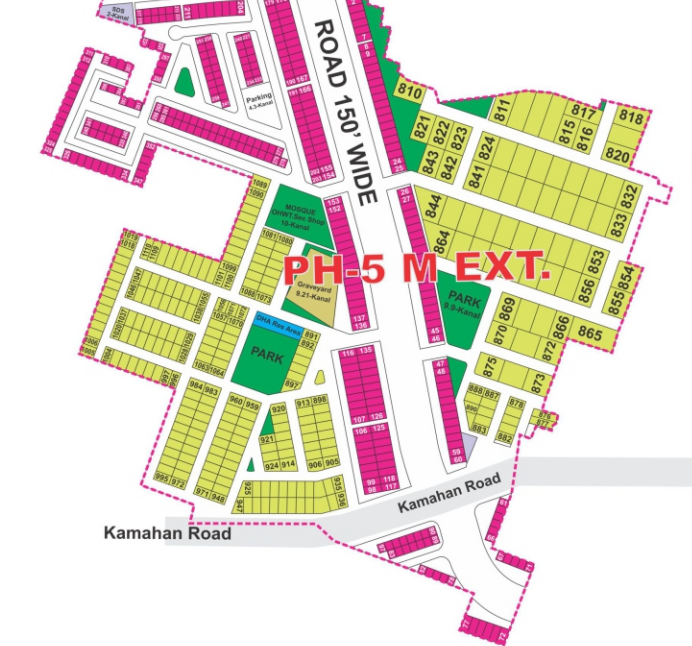

101 PROPERTIES

Fahad Dar CEO 0300-8380030

MASTER PLAN OF
DHA PHASE 1 TO 5
LAHORE

101 PROPERTIES

Fahad Dar CEO 0300-8380030

📍 : 108 CCA-1 Phase 6, DHA Lahore

🌐 : www.the101properties.com

📱 @the101properties

LEGEND

- COMMERCIAL PLOT
- PARK'S
- O.H.T
- ROAD'S
- PARKING
- SCHOOL
- MOSQUE
- D.H.A RESRVED AREA
- GRAVE YARD

HASNAIN
0300-4416074