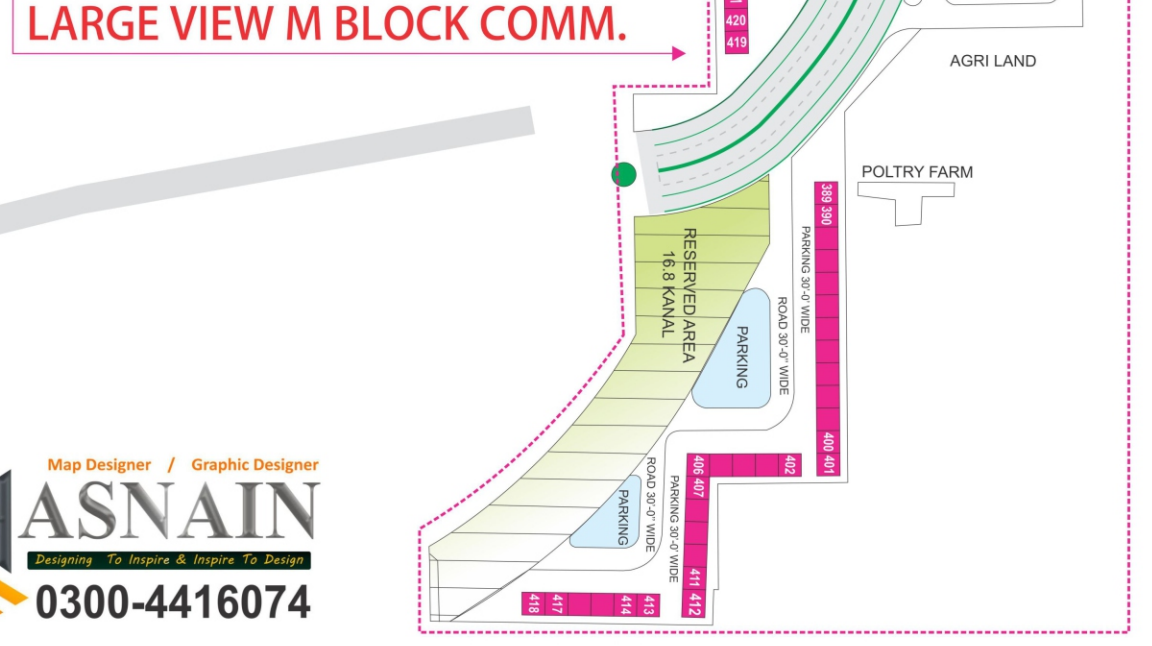

LEGEND

- COMMERCIAL PLOT
- PARK'S
- O.H.T
- ROAD'S
- PARKING
- SCHOOL
- MOSQUE
- D.H.A RESRVED AREA
- GRAVE YARD

HASNAIN
0300-4416074