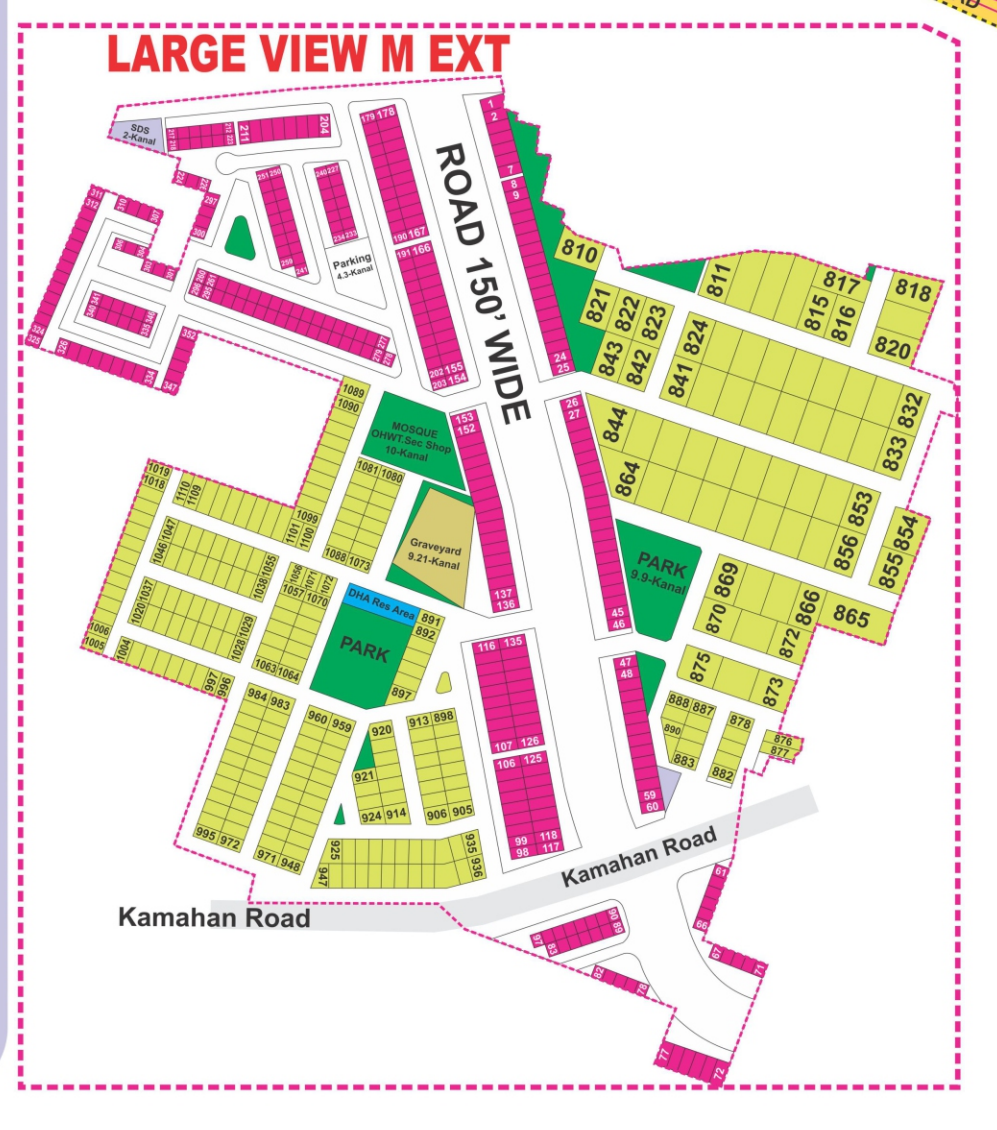

101 PROPERTIES

Fahad Dar CEO 0300-8380030

MASTER PLAN OF
DHA PHASE 1 TO 5
LAHORE

101 PROPERTIES

Fahad Dar CEO 0300-8380030

📍 : 108 CCA-1 Phase 6, DHA Lahore

🌐 : www.the101properties.com

📱 @the101properties

LEGEND

- COMMERCIAL PLOT
- PARK'S
- O.H.T
- ROAD'S
- PARKING
- SCHOOL
- MOSQUE
- D.H.A RESRVED AREA
- GRAVE YARD

HASNAIN
0300-4416074